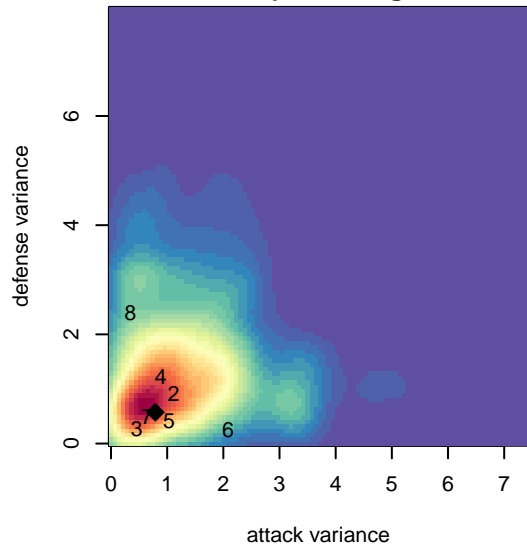

Vista Storm Black B00

B00 total strength=1908
attack=58.71 defense=36.83

alt names used:
Vista Storm B2000 Black
VISTA STORM B2000 (CAS)
VISTA STORM B00 (CAS)

Venues played:
2016 Albion Cup 2000 Showcase U17
2016 Nomads Thanksgiving 1st Division U17
2016 NV Players Showcase MGM U17

**attack and defense variance (black dot)
relative to other teams
and top 10 in region**

**attack and defense rating
relative to others at age
and all opponents in last 13 months**

**attack and defense rating
relative to others at age
and all opponents in last 13 months**

Performance relative to 13 month average

Performance relative to 13 month average

Distribution of opponents
 Red = Lose zone, Blue = Win zone, Green = Even
 Black line separates win/lose zones

lot. A=Neither has attack advantage, B=Opponent has both attack and defense advantage, C=Opponent has both attack and defense disadvantage, D=Both have